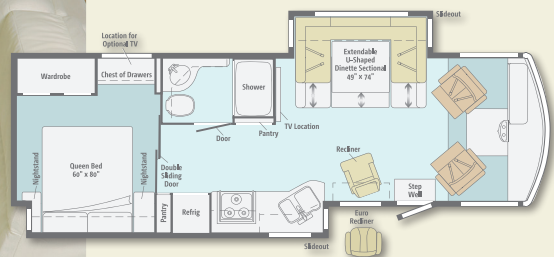

There's
a lot to
love with
the 2012

Winnebago Sightseer and
Itasca Sunova 30A. In addition
to fresh new exterior styling, the
new 30A features our exclusive
new extendable sectional
U-shaped dinette, which expands
to seat six in a matter of minutes.

It also serves as a cozy nook
when it's time to relax in front
of the slide-out 42" LCD TV
with theater surround sound.

Other new enhancements
include a standard electric
patio awning, Corian® counter
and backsplash and stylish
new interior décor.

It's easy to get comfortable
in the new 30A: just see your
nearest Winnebago or Itasca
dealer, or check out all our
exciting new 2012 models
online at WinnebagoInd.com.