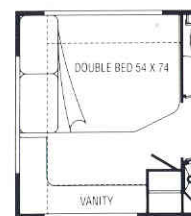

Sealy® innerspring comfort, fitted bedspreads, pillow shams and large windows give you luxury in the bedroom. You'll also find ample overhead storage in the oak doored cabinets.

Note: Dimensions shown are for sleeping space only and dashed lines denote overhead storage area. Shaded areas indicate location of optional vinyl galley flooring.

424RC

426RT

427RT

SPECIFICATIONS

	424RC	426RT	427RT
Length	24'8"	26'9"	27'7"
Exterior Height w/ Roof Air	10'0"	10'0"	10'0"
Exterior Height w/o Roof Air	9'5"	9'5"	9'5"
Exterior Width	8'0"	8'0"	8'0"
Interior Height (Max)	6'5"	6'5"	6'5"
Ford V-8 Engine(CIDs)	351	460	460
Battery CCA	635	635	635
Alternator Amps	100	100	100
Fuel Capacity (Gals.)	38	38	38
Fresh Water Capacity (Gals.) w/ heater	42	36	42
Holding Tank Capacity (Gals.)			
Toilet,Lav./Galley, Shower	35/35	28/37	28/37
LP Capacity (Lbs.)	60	60	60
Sleeping Capacity - (STD/OPT)	5/4	5/5	5/5
GVWR (Lbs.)	11,000	11,000	11,000
Wheelbase	158"	176"	176"