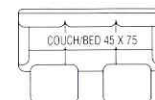

The large foldaway cabover bunk is perfectly incorporated into the open-space design. Below you'll find easy access to a fully equipped cockpit. With cruise control, a tilt wheel and dash air standard. There's even a deluxe cab trim package included.

Sealy® innerspring comfort, fitted bedspreads, pillow shams and large windows give you luxury in the bedroom. You'll also find ample overhead storage in the oak doored cabinets.

Note: Dimensions shown are for sleeping space only and dashed lines denote overhead storage area. Shaded areas indicate location of optional vinyl galley flooring.

427RT